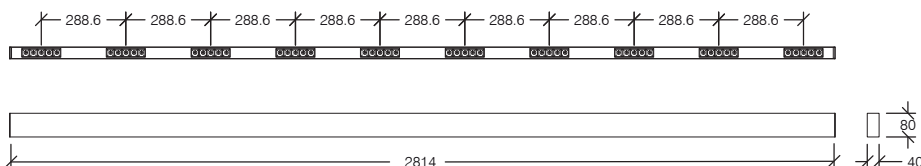

NEXIA

INFINITY TRIMLESS DOT

Aluminium extruded LED luminaire not framed for mounting to the ceiling.

16610-		INFINITY DOT DOWN				
Colour	CRI / Temp.	Angle	Led	Dimming	Class	
0 White	H 927	1 12°	7 6200lm/50W	- No Dimming	I	
1 Black	E 930	3 34°	9 10500lm/100W	D Dali		
2 Grey	F 940	4 48°				

1320g
IP 20
CRI=90
50.000h 230V
DRIVER
LED

DESCRIPTION

INFINITY creates completely customized spaces through continuous lines of lighting. It has been developed for those projects that use the three dimensions of a space. INFINITY is remarkable as a lighting system that does not limit the creativity of a lighting designer. UGR<19.