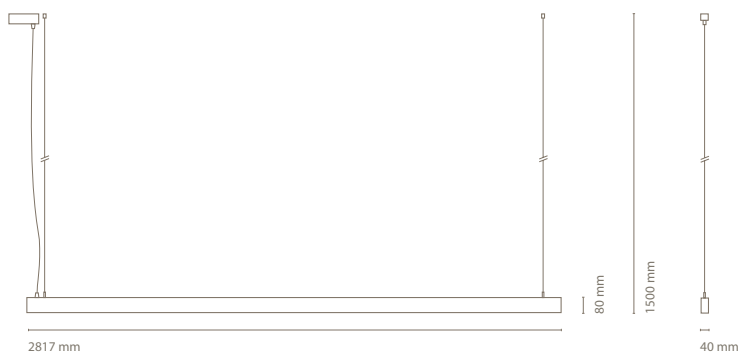

Infinity Air Microprismatic 1693mm 16130-

Quality certificates: