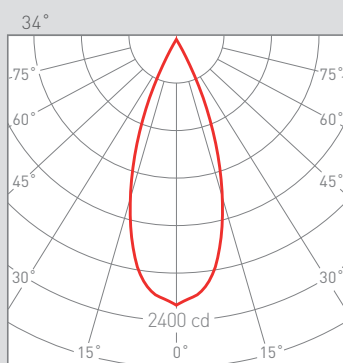

QUALITY CERTIFICATES: