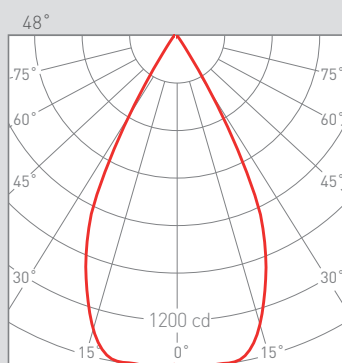

QUALITY CERTIFICATES: