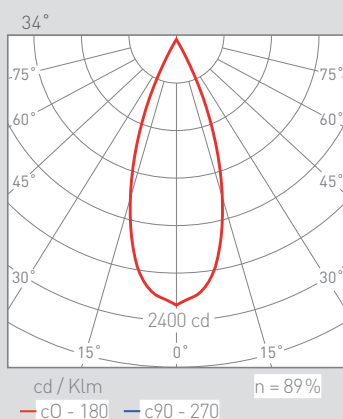

QUALITY CERTIFICATES: