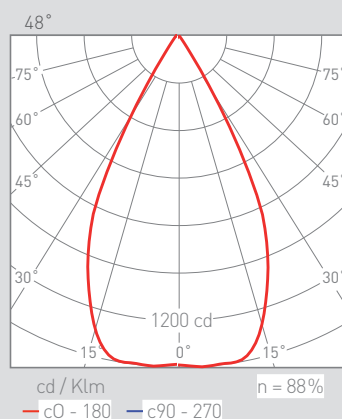

QUALITY CERTIFICATES: