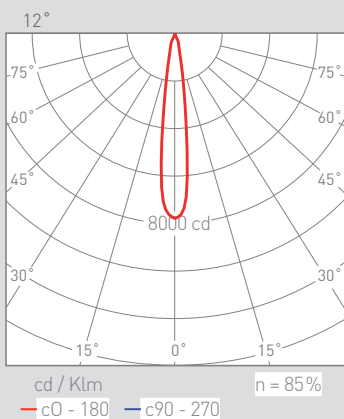

QUALITY CERTIFICATES: