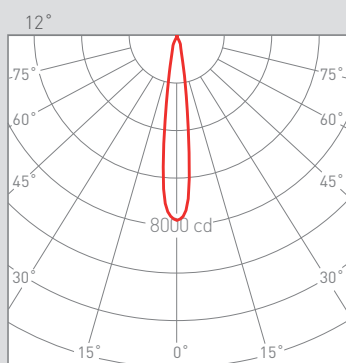

QUALITY CERTIFICATES: