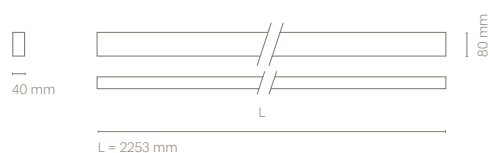

Infinity Down

Technical information / Información técnica:

Index Protection / Índice de protección:	IP43
Driver:	Included / Incluido
CRI:	>90
Temperature / Temperatura:	2700K / 3000K / 4000K / Tuneable White
Lifetime / Tiempo de vida:	50.000h
Technology / Tecnología:	LED
Guarantee / Garantía:	5 years / 5 años
Class / Clase:	I
Voltage / Voltaje:	230V
Step McAdam:	3-SDCM

Model:

	Colour	CRI/Temp.	Led	Dimming	Emergency
16108-	0 White	H 927	L 6164 lm / 52W	- On-Off	- No Emergency
	1 Black	E 930	H 11308 lm / 95,2W	D* Dali	EM Kit 1h (*)
	2 Grey	F 940	A* 8600-9120 lm / 56,8W	B* Bluetooth	
		T* 827-865			

(*) Only for low versión

* Asterisk indicates the combination Tuneable White

16108-
Infinity Down Opal IP43 2253mm