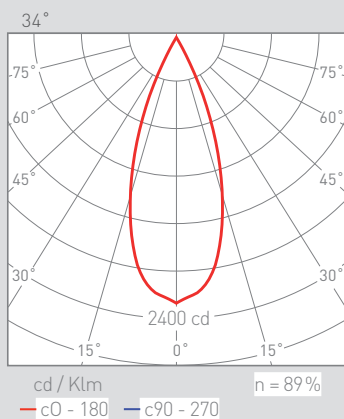

QUALITY CERTIFICATES: