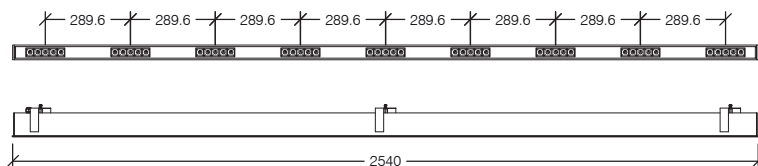

NEXIA

INFINITY TRIMLESS DOT

Aluminium extrusion LED luminaire for recess in ceiling.

16709-		INFINITY DOT RECESSED				
Colour	CRI / Temp.	Angle	Led	Dimming	Class	
0 White	H 927	1 12°	6 5580lm/45W	- No Dimming	I	
1 Black	E 930	3 34°	9 9450lm/90W	D Dali		
2 Grey	F 940	4 48°				

1250g
IP 20
CRI=90
50.000h 230V
DRIVER
LED

DESCRIPTION

INFINITY creates completely customized spaces through continuous lines of lighting. It has been developed for those projects that use the three dimensions of a space. INFINITY is remarkable as a lighting system that does not limit the creativity of a lighting designer. UGR<19.