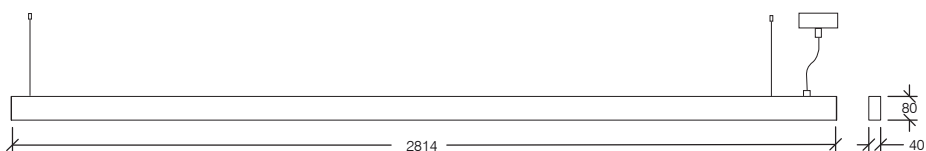

QUALITY CERTIFICATES: