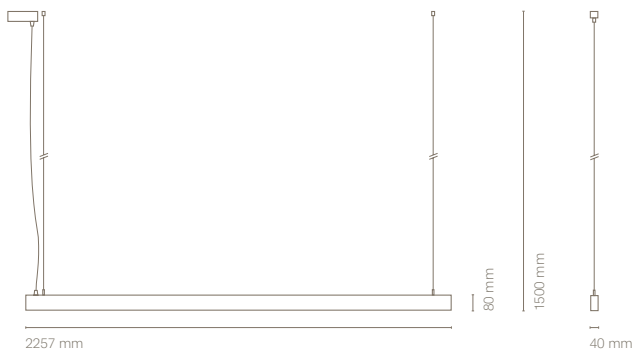

Infinity Air Microprismatic 2253mm 16138-

Quality certificates: