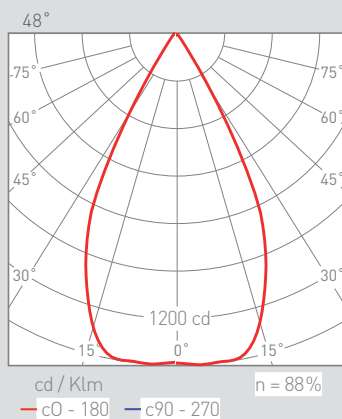

QUALITY CERTIFICATES: